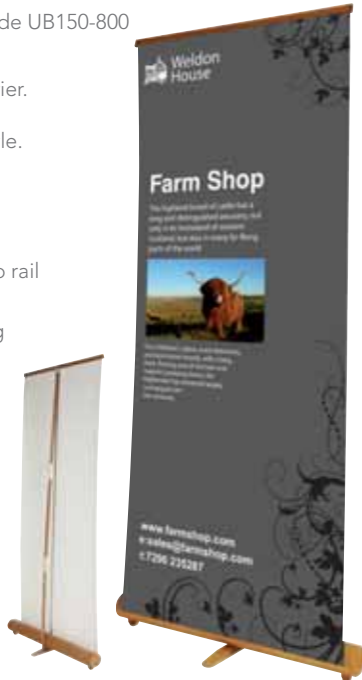

The new Logik banner range is constructed from renewable bamboo, giving you soft natural styling to your display

Logik Roller Banner - Code UB150-800

The roller banner in this range is a lightweight and stylish graphic carrier. Its bamboo construction gives this unusual roller banner its unique style.

- Twist out stability foot
- Weight 3.2kg
- Leader with double-sided tape
- Reusable quick-change slider top rail
- Three piece connecting pole
- Complete with padded carry bag

Overall size:

2110mm (h) x 910mm (w) x 340mm (d)

Recommended graphic area:

1920mm (h) x 845mm (w)

Logik literature Holder - Code AS150

- Complements the natural banner range
- 4 Pocket A4 capacity
- Constructed from bamboo
- Lightweight at less than 5kg
- Collapsible for easy transportation
- Complete with carry bag